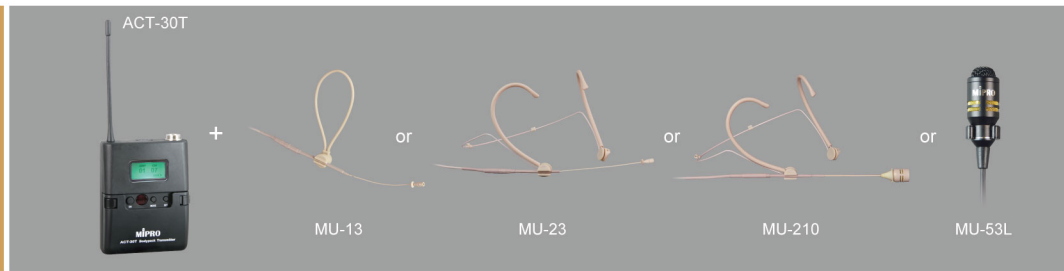

MA-101a Personal Portable Sound System

Ultra Portable - Ultra Lightweight and Ultra Easy to Use

Small yet Powerful Sound

Don't be misled by the compact size of this highly efficient portable PA. MA-101a is the most powerful, small system in the market today. It can be hand carried, shoulder strapped, on a flat surface or mounted on a microphone stand. Ideal for any small outdoor/indoor location where good quality speech announcements are a requirement.

Key Features

- 45-watt of powerful and clear sound quality.
- Built-in 16 auto-scanable frequencies with ACT sync feature.
- Longest and reliable transmission in its class.
- Lightweight contoured design - just 3.1kg (6.8lbs).
- 5" full-range speaker.
- AC and battery-operated.
- 8 hours continuous operation per charge from its built-in rechargeable battery.
- Input for connection to an iPod, MP3 and CD player. Output for external recordings.
- Built-in storage compartments for microphone and spare battery.
- Up to 2 microphones (wireless and wired) can be used simultaneously.
- Handles crowd of up to 200 people.