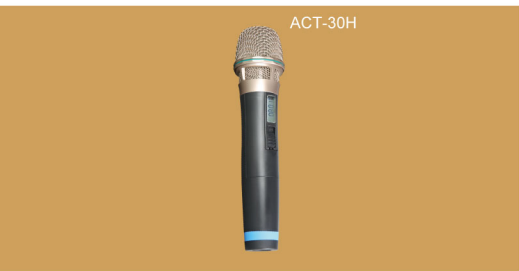

MA-101a Personal Portable Sound System

Ultra Portable - Ultra Lightweight and Ultra Easy to Use

Small yet Powerful Sound

Don't be misled by the compact size of this highly efficient portable PA. MA-101a is the most powerful, small system in the market today. It can be hand carried, shoulder strapped, on a flat surface or mounted on a microphone stand. Ideal for any small outdoor/indoor location where good quality speech announcements are a requirement.

Key Features

- 45-watt of powerful and clear sound quality.
- Built-in 16 auto-scanable frequencies with ACT sync feature.
- Longest and reliable transmission in its class.
- Lightweight contoured design - just 3.1kg (6.8lbs).
- 5" full-range speaker.
- AC and battery-operated.
- 8 hours continuous operation per charge from its built-in rechargeable battery.
- Input for connection to an iPod, MP3 and CD player. Output for external recordings.
- Built-in storage compartments for microphone and spare battery.
- Up to 2 microphones (wireless and wired) can be used simultaneously.
- Handles crowd of up to 200 people.