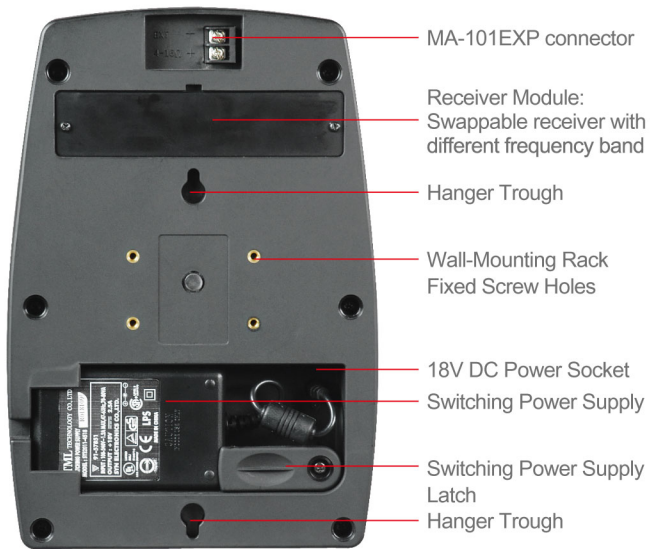

MT-101ACT Personal Wireless Microphone

Optional Accessories

Specifications

Power Output	45W (Max)
T.H.D.	< 1%
Frequency Response	60 Hz~15 kHz
Loudspeaker	5 " full-range high efficiency
Power Supply	Built-in 100~240V AC detachable switching power supply
Dimensions (W × H × D)	190 × 275 × 155 mm (7.5 × 10.8 × 6.1 ")
Weight	Approx. 2.3 kg (5 lbs), loaded
Color	Black
Wireless System	
Frequency Range	UHF 620~934 MHz
Receiver Channel	Each swappable module has 97 UHF selectable frequencies
Transmitter	MT-101ACT
Audio Inputs	MT-101ACT accepts 3.5 mm Mic or Line audio input
Transmitter Battery	Detachable rechargeable battery & charger attached
Charging Time	Up to 3 hours: fast charge
Operating Time	Up to 24 hours
Antenna	Built-in
Approvals	Telecom and safety regulations approved.
Notes	Refer to actual product in the event of product discrepancy. Frequency range and maximum deviation comply with the regulations of different countries.

www.mipro.com.tw | mipro@mipro.com.tw